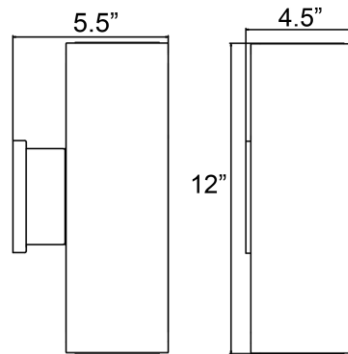

Stock Code: **20033LEDMG-SAT/FST**

Collection: Bayside

PRODUCT INFORMATION

Base: 20033 Parent: 20033LEDMG
Mounting Type: Wall UPC: 641594223170
Finish: Satin
Diffuser: Frosted

PRODUCT MEASUREMENTS

FIXTURE	BACKPLATE / CANOPY
Length:	Length 0.5"
Width: 4.5"	Width: 4.5"
Diameter	Diameter:
Height: 12"	Height: 4.5"
Extension: 5.5"	
Overall Height:	

PHOTOMETRICS

Dimmable: No	Nominal Lumens 2100 Lm
CRI: 90	Delivered Lumens: 1352 Lm
CCT: 3000K	
Recommended Dimmers:	

ADDITIONAL NOTES

Bi-Directional Light Source; Optional Color Tempature 100 Piece Minimum Order Quantity; Custom Finish 100 Piece Minimum Order Quantity

Project Name: _____

Location: _____

Type: _____

Quantity: _____

Notes: _____

LINE DRAWING

IES FILE

In addition to Access Lighting's purchase and warranty terms and conditions, by signing below or placing an order, you agree that you are authorized to bind the entity placing any order and acknowledge the following: All of sizes and measurements are approximate and all images are for illustrative purposes only. In the event of an inconsistency, the "Product Measurements" section controls. There also may be slight differences in the colors and designs compared to the displayed and printed images.