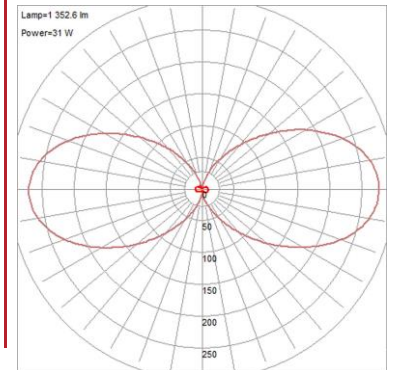

PHOTOMETRICS

Dimmable: No	Nominal Lumens 2100 Lm
CRI: 90	Delivered Lumens: 1352 Lm
CCT: 3000K	
Recommended Dimmers:	

ADDITIONAL NOTES

Bi-Directional Light Source; Optional Color Tempature 100 Piece Minimum Order Quantity; Custom Finish 100 Piece Minimum Order Quantity

Project Name: _____

Location: _____

Type: _____

Quantity: _____

Notes: _____

LINE DRAWING

IES FILE

In addition to Access Lighting's purchase and warranty terms and conditions, by signing below or placing an order, you agree that you are authorized to bind the entity placing any order and acknowledge the following: All of sizes and measurements are approximate and all images are for illustrative purposes only. In the event of an inconsistency, the "Product Measurements" section controls. There also may be slight differences in the colors and designs compared to the displayed and printed images.